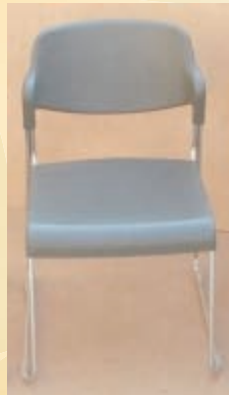

**Description:** Chromium frame, clear glass top

**MI-10**  
Corner  
Lounge Table

**Description:** Chromium frame, clear glass top

**MI-11**  
Lounge Table

**Description:** Chromium frame, clear glass top

# Chairs

**MI-13**  
Novia Chair

**Description:** Padded Chair, Chromium frame, Black upholsterd seat & back rest

**MI-14**  
Visitor Chair

**Description:** Wood finish frame, padded seat & Back rest upholsterd black leather

**MI-15**  
Chair

**Description:** PVC Moulded Chair  
Chromium frame

**MI-16**  
Lounge Chair

**Description:** Chromium frame, wood finish hand rest, padded seat & Backrest in upholstered white leather

**MI-17**  
Club Chair  
(Two seater)