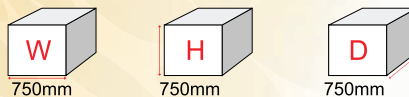

### MI-03 Cabinet

945mm

750mm

400mm

**Description:** White aluminium system frame, white Laminated sides & top, one intermediate shelf, sliding shutters

### MI-04 Bar Counter

1010mm

1000mm

620mm

**Description:** White aluminium system Frame, white Laminated sides & top, one intermediate shelf

# Tables

**MI-05**  
Conference  
Table

**Description:** Rectangular table,  
Chromium frame, White laminated Top

**MI-06**  
Square  
Meeting  
Table

**Description:** Chromium frame, White Laminated  
Top

**MI-07**  
Round  
Meeting  
Table

**Description:** Chromium frame, White Laminated  
Top

**MI-08**  
Bistro Table

**Description:** Chromium frame, White Laminated  
Top

**MI-09**  
Center  
Lounge Table