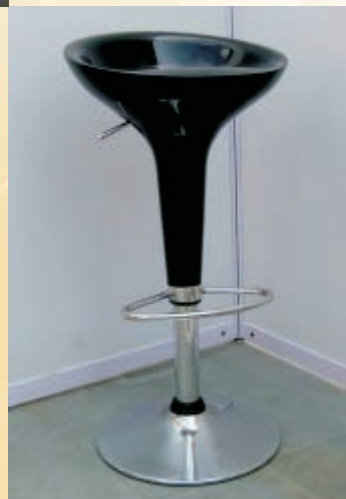

## MI-18 Bar Stool

**Description:** Bar stool frame in chromium finish,  
Black leather padded seat

## MI-19 Bar Stool

**Description:** Bar stool frame in chromium finish,  
Black leather padded seat

## MI-20 Bar Stool

430mm-Dia

**Description:** Black PVC moulded seat, Chromium  
base & Foot rest ,Height adjustable