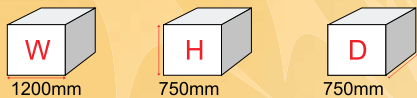

### MI-03 Cabinet

945mm

750mm

400mm

**Description:** White aluminium system frame, white Laminated sides & top, one intermediate shelf, sliding shutters

### MI-04 Bar Counter

1010mm

1000mm

620mm

**Description:** White aluminium system Frame, white Laminated sides & top, one intermediate shelf

# Tables

**MI-05**  
Conference  
Table

**Description:** Rectangular table,  
Chromium frame, White laminated Top

**MI-06**  
Square  
Meeting  
Table

**Description:** Chromium frame, White Laminated  
Top