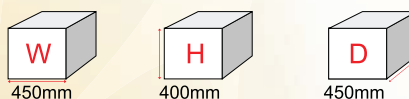

MI-10
Corner
Lounge Table

Description: Chromium frame, clear glass top