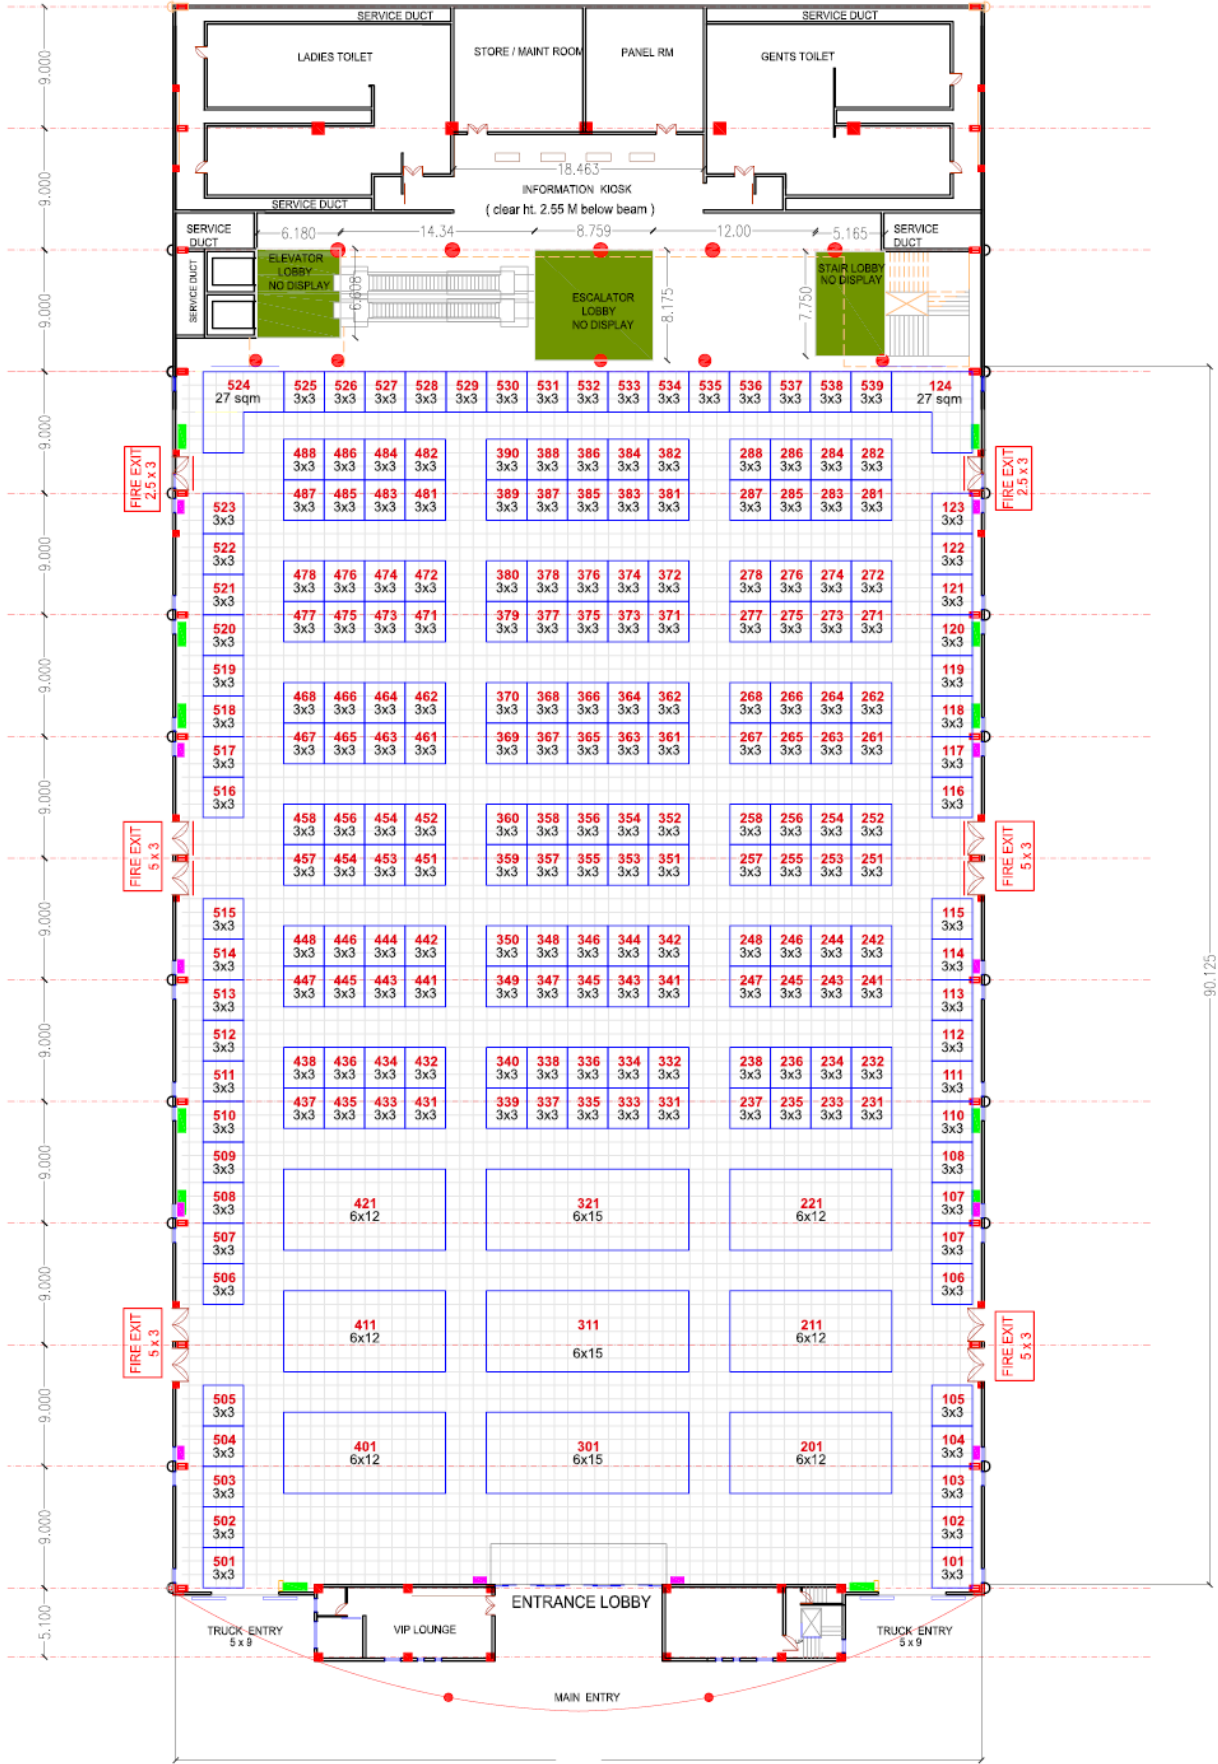

SOLARCON INDIA 2012 Floor Plan

PLAN AT LOWER LVL